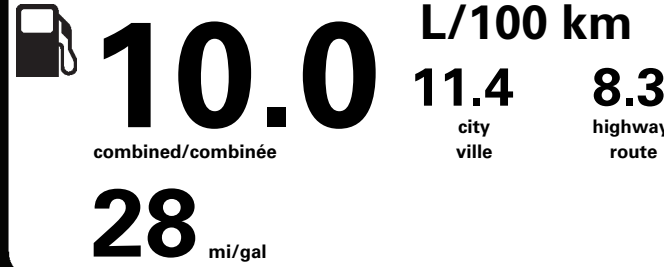

SAFETY/SECURITY

- ADVANCETRAC W/ ROLL STABILITY CONTROL
- AIRBAGS, FR/SIDE DRVR/PASS
- LATCH CHILD RESTRAINT SYS
- PERSONAL SAFETY SYSTEM™
- SAFETY CANOPY
- SECURILOCK ANTI-THEFT SYS
- SOS POST CRASH ALERT SYST
- TIRE PRESSURE MONITOR SYS

WARRANTY

- 3 YR/60,000 KM BASIC
- 5YEAR/100,000 KM POWERTRAIN
- ROADSIDE ASSISTANCE 24 HRS

INCLUDED ON THIS VEHICLE

(MSRP)*

EQUIPMENT GROUP 100A

OPTIONAL EQUIPMENT/OTHER

2020 MODEL YEAR	
FEDERAL EXCISE TAX	100.00
.18" PAINTED ALUMINUM WHEELS	
FLOOR LINERS, FRONT AND REAR	200.00

PRICE INFORMATION

BASE PRICE	$36,299.00
TOTAL OPTIONS/OTHER	300.00
TOTAL VEHICLE & OPTIONS/OTHER	36,599.00
DESTINATION & DELIVERY	1,850.00

"THIS VEH. NOT INTENDED FOR SALE OR REGISTRATION IN US" RETAIL PRICES EXCLUDE GST/HST

TOTAL MSRP $38,449.00

* MANUFACTURER'S SUGGESTED RETAIL PRICE = MSRP

* NOTE: THIS PRICE HAS BEEN DEVELOPED AS A GUIDE. DEALERS MAY SELL FOR LESS AND ARE NOT UNDER ANY OBLIGATION TO ACCEPT THIS SUGGESTED RETAIL PRICE.

RAMP ONE/
TERMINAL UN

RA67

RAMP TWO/
TERMINAL DEUX

FINAL ASSEMBLY PLANT/
USINE DE MONTAGE

OAKVILLE

METHOD OF TRANSP /
MODE DE TRANSPORT

RAIL

ITEM #: **B6-D003 O/T 2**

LA271 N RE 2X 015 000008 01 27 20

Gasoline Vehicle
Véhicule à essence

Fuel Consumption / Consommation de carburant